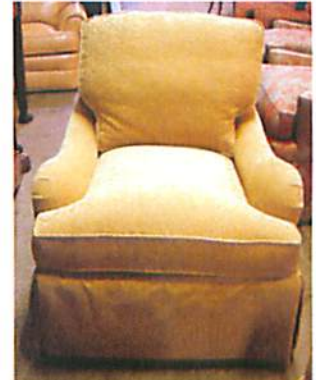

Inventory with Image

Inventory ID	Vendor	Description
--------------	--------	-------------

1768-A	SHERRILL FUR	CHAIR-LOUNGE 31 X 22 X 37 FABRIC: WISPY RED SPRING DOWN BIRMINGHAM CHAIR SOLD ONLY WITH OTTOMAN #604-16461
--------	--------------	--

CB62002	THEODORE AL	ENTERTAINMENT CABINET 61 1/4 X 22 5/8 X 31 ANTIQUe HARD WOOD ENTERTAINMENT CABINET
---------	-------------	--

CM3840	GINA B	CHAIR-RAMS HEAD 27 X 22 X 33 BODY FABRIC: FAUX SUEDE MAJ FINISH: FRUITWOOD LIST PRICE - \$2,719 ***NOW ONLY \$1,299
--------	--------	---

M97-30	CTH SHERRILL	TABLE-ACCENT 27 X 27 X 25 WESTPORT TABLE
--------	--------------	--

Inventory with Image

Inventory ID	Vendor	Description
SF5031	GRAND TOUR	TABLE-SIDE 24 X 24 X 27 SIDE TABLE

SW1997-01	WHITTEMORE-	CHAIR 36 X 21 X 38 FABRIC: STALLION CHOCOLATE E SWIVEL CHAIR SOLD ONLY AS A SET OF 2
-----------	-------------	---

SW3340	SHERRILL FUR	CHAIR-LOUNGE 32 X 20 X 36 FABRIC: ALCOTT GOLD 20 SPRING DOWN SWIVEL CHAIR SOLD ONLY AS A SET OF 2
--------	--------------	--

SW3367L	SHERRILL FUR	CHAIR-LOUNGE 36 X 22 X 39 FABRIC: FUR GOLD 39 SPRING DOWN SWIVEL CHAIR SOLD ONLY AS A SET OF 2
---------	--------------	---